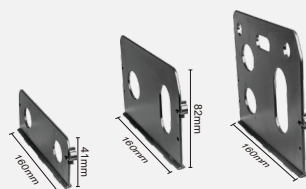

Accessories (optional):

Dividers