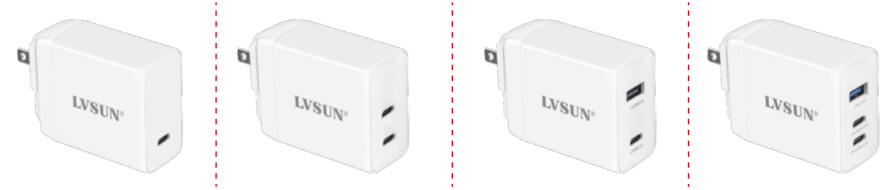

65W USB-C Fast Wall Charger with GaN Tech

Interchangeable plugs

More options with different USB ports:

Model	USB-C Output	PPS Output	USB-A Output	Total Power	Size
LS-GW65-1C/ LS-GZ65-1C	DC 5V9V/12V/ 15V3A/20V3.25A (PD3.0/QC5/ PPS)(Max)	3.3V-21V 3A	/	65W	70*51*30.4mm
LS-GW65-2C/ LS-GW65-2C	DC 5V9V/12V/ 15V3A/20V3.25A (PD3.0/QC5/ PPS)(Max)	3.3V-21V 3A	/	65W	70*51*30.4mm
LS-GW65-1C1A/ LS-GW65-1C1A	DC 5V9V/12V/ 15V3A/20V3.25A (PD3.0/QC5/ PPS)(Max)	3.3V-21V 3A	DC 5V3A, 9V2A, 12V1.5A	65W	70*51*30.4mm
LS-GW65-2C1A/ LS-GZ65-2C1A	DC 5V/9V/12V/ 15V3A/20V3.25A (PD3.0/QC5/ PPS)(Max)	3.3V-21V 3A	DC 5V/3A, 9V/2A, 12V/1.5A (QC3.0)(Max)	65W	70*51*30.4mm