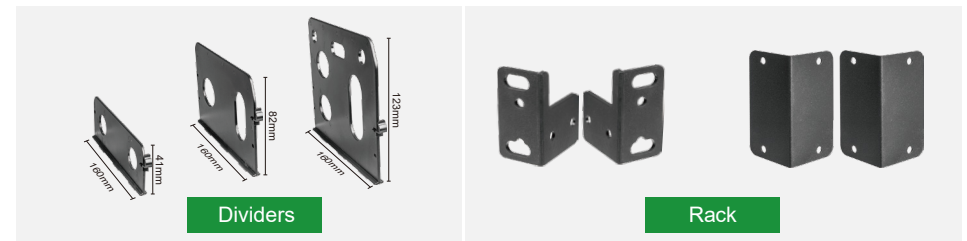

Accessories (optional):