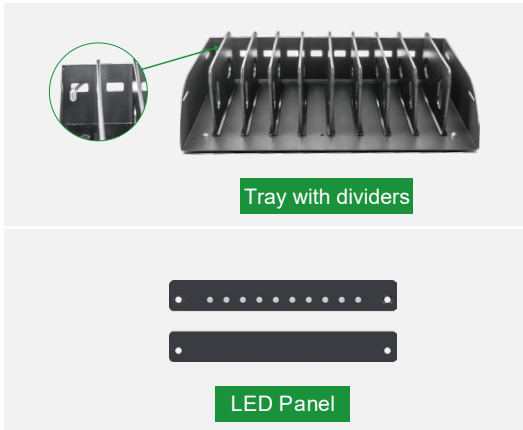

Accessories (optional):