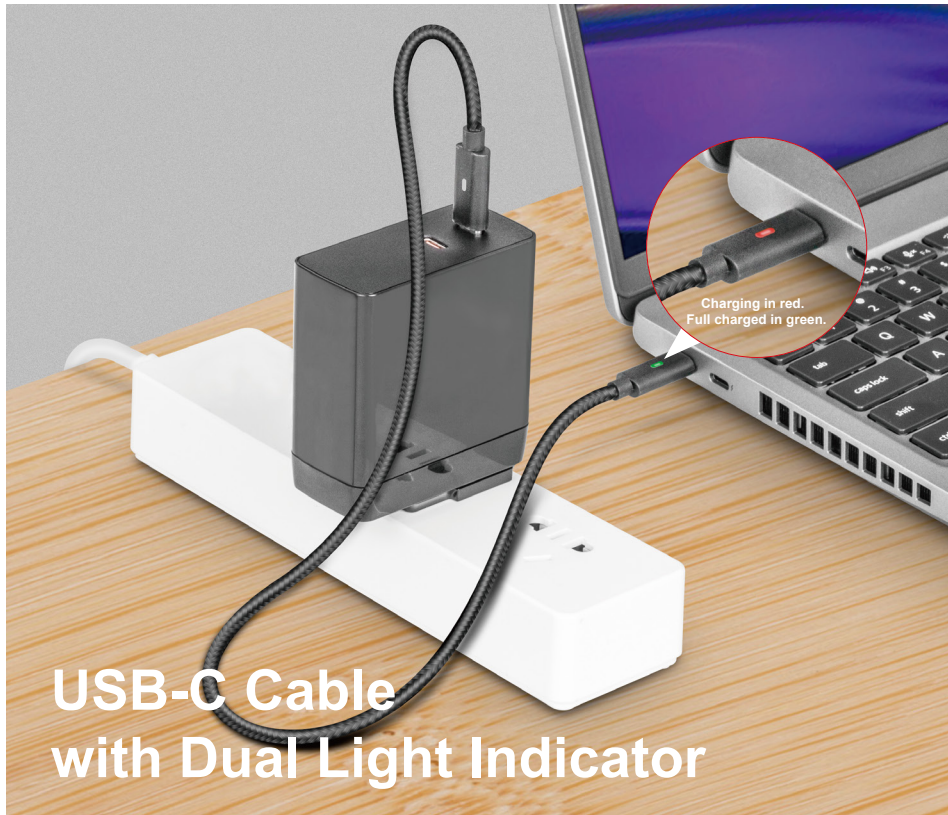

USB or DC Cables

Customized USB or DC Cables

Model: LS-ACS8

Model: LS-CFMA

Model: LS-A2C

Model: LS-A2CLM

Model: LS-4PFM