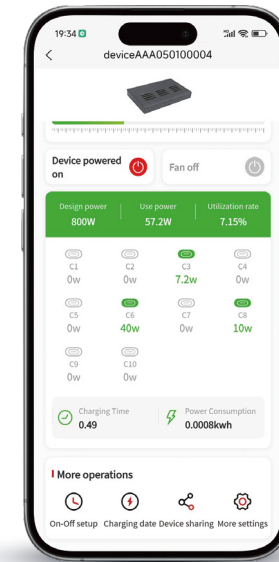

The Intelligent Charger Controlled by an App Smart System

Redefining the Smart Charging Lifestyle:

(App icon)

(for iOS)

(for Android)

(for HuaWei)

GET IT ON
Google Play

GET IT ON
App Gallery

GET IT ON
HarmonyOS

Language Options:

- English ☒
- Chinese ☒
- French ☒
- German ☒
- Japanese ☒