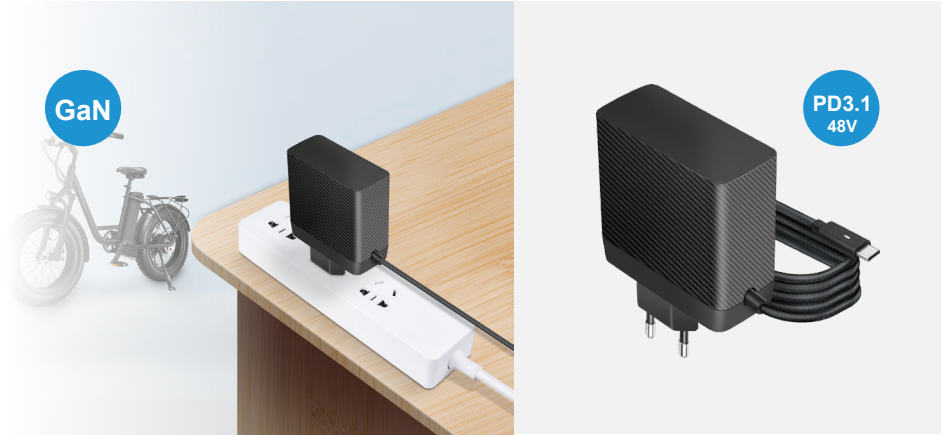

USB-C Fast Wall Charger

140W

140W Single USB-C PD Wall Charger For E-bikes

Interchangeable plugs

Model	LS-GW140L
Input	AC 100-240V 2A 50/60Hz
Output	DC5V/9V/12V/15V3A,20V5A,28V5A,36V3.25A,48V2.92A PD3.1(Max)
Total Power	140W(Max)
Color	Black
Size	69*67*32mm