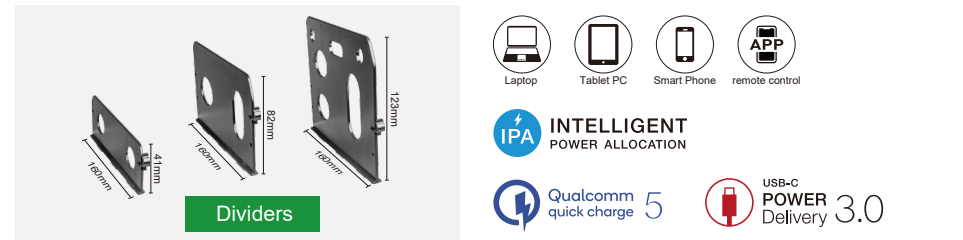

Accessories (optional):

Dividers