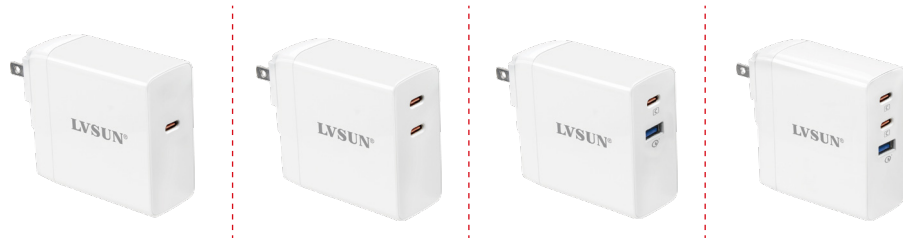

USB-C Fast Wall Charger

140W - 142W

140W 3-Port USB-C Fast Wall Charger with GaN Tech

Interchangeable plugs