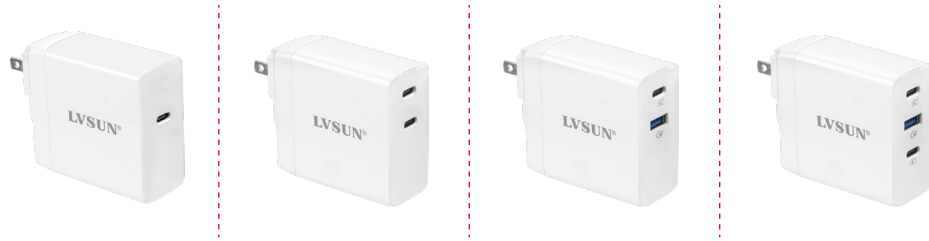

USB-C Fast Wall Charger

100W

100W USB-C Fast Wall Charger with GaN Tech

Interchangeable plugs

More options with different USB ports:

Model	USB-C Output	PPS Output	USB-A Output	Total Power	Size
LS-GW100-48/ LS-GZ100-48	DC5V/9V/12V/15V3A, 20V5A,28V3.25A,36V2.77A, 48V2.08A(PD3.1)	5V-21V 5A	/	100W	69*67*32mm
LS-GW100-1C/ LS-GZ100-1C	DC 5V3A, 9V3A, 12V3A, 15V3A, 20V5A (PD3.0/QC5/PPS)(Max)	3.3V-21V 5A	/	100W	69*67*32mm
LS-GW100-2C/ LS-GZ100-2C	DC 5V3A, 9V3A, 12V3A, 15V3A, 20V5A (PD3.0/QC5/PPS)(Max)	3.3V-21V 5A	/	100W	69*67*32mm
LS-GW100-1C1A/ LS-GZ100-1C1A	DC 5V3A, 9V3A, 12V3A, 15V3A20V5A (PD3.0/QC5/PPS)(Max)	3.3V-21V 5A	DC 5V3A, 9V2A, 12V1.5A	100W	69*67*32mm
LS-GW100-2C1A/ LS-GZ100-2C1A	DC 5V3A, 9V3A, 12V3A, 15V3A, 20V5A(PD3.0/ QC5/PPS)(Max)	3.3V-21V 5A	DC 5V3A, 9V2A, 12V1.5A (QC3.0) (Max)	100W	69*67*32mm

USB-C Fast Wall Charger

65W