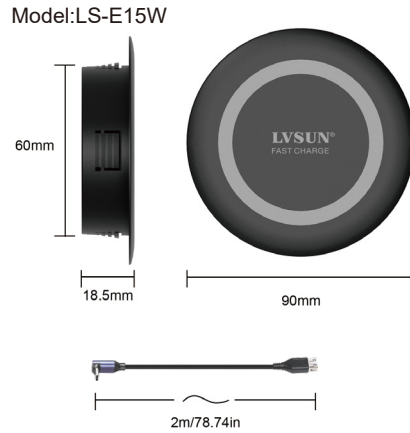

Model: LS-CCP-2R

USB-C to USB-A Cable

Model: LS-A2C

USB A to Type C & Lightning
& Micro cables

Model: LS-A2CLM

4-pin Male to
Female 4Pin XLR
Power Supply Cable

Model: LS-4PFM

Model: LS-C2AF

Model: LS-CF23

Model: LS-C23

Embedded Desktop Fast Charger

USB-C&QC3.0 Charger

Wireless Charger for table mounting

Model:LS-E3U

Model:LS-E15W

Model	LS-E3U	Model	LS-E15W
Input	DC 22.5V-24V 4.3A	Input	DC 5V3A/9V1.67A(Type-C) (PD/QC)
USB-C Output	DC 5-20V5A(Max)	Output	DC 5V/9V15W(Max)
USB-A Output	DC5V3A/9V2A/12V1.5A 18W	Cut-out:	Φ60mm/Φ80mm(with an extra grommet)
Total Power	100W(Max)	Total Power	15W(Max)
Weight	65.8g	Weight	52g
Color	Black, White	Color	Black, White
Size	90*25mm	Size	80*18.5mm